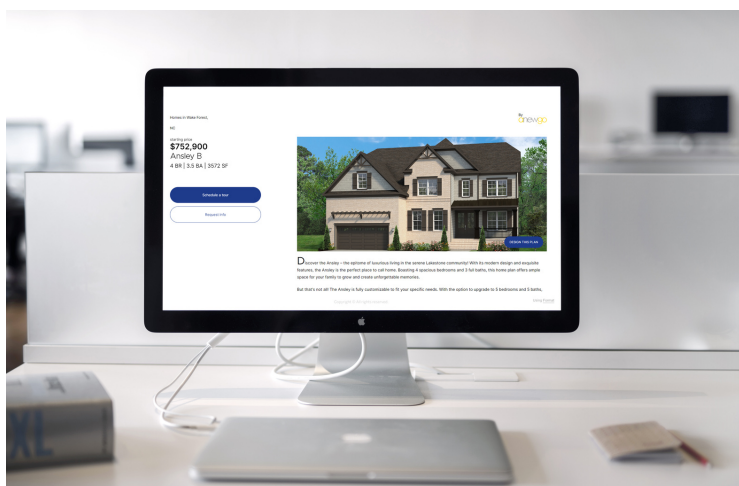

BUILT FOR WEBSITES

PERFECT FOR WEBSITES

Anewgo Interactives are standalone tools that seamlessly plug into a website to enhance engagement rates. They're formatted to be framed while retaining a great UI

EXAMPLE WEBSITE

EASY TO MANAGE

Manage all tools in the same dashboard and create links to specific elevations, floor plans, or site maps using our link generator. Easily make changes to interactive content and publish changes in real time.

DEMO

Anewgo Product Comparison

MyHome App

- Interactive Platform
- Best when opened in a new tab
- Customer journey tool
- Lead collection
- Data and analytics
- Design a buildable home
- Total plan pricing
- Save, share, compare, buy
- Can be listed on Anewgo.com